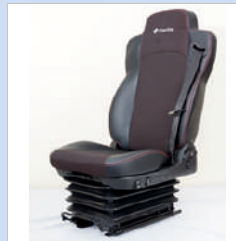

MIL PSD PART No	H15700093A00
DESCRIPTION	UNIVERSAL PNEUMATIC SUSPENDED DRIVER SEAT
OEM	UNIVERSAL
TYPE	SEAT
MOQ	1
OEM MODELS	BUS, HCV LONG HAULAGE
OEM PART No	-