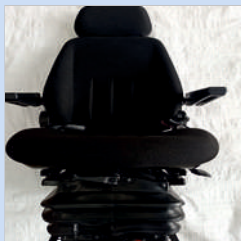

MIL PSD PART No	A17800028A00
DESCRIPTION	UNIVERSAL TERRA M - T5 480 SBR WITHOUT SWIVEL (MECHANICAL SUSPENDED SEAT)
OEM	UNIVERSAL
TYPE	SEAT
MOQ	1
OEM MODELS	UNIVERSAL
OEM Model	-