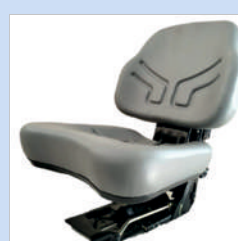

MIL PSD PART No	A11600255A00
DESCRIPTION	CNH DRIVER SEAT
OEM	NEW HOLLAND
TYPE	SEAT
MOQ	1
OEM MODELS	56 SERIES, NDL SERIES
OEM Model	48049189