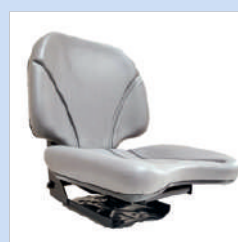

MIL PSD PART No	A11600128A00
DESCRIPTION	CNH FIXED DRIVER SEAT
OEM	NEW HOLLAND
TYPE	SEAT
MOQ	1
OEM MODELS	NH 3032, 3510 TRACTORS
OEM Model	87528082