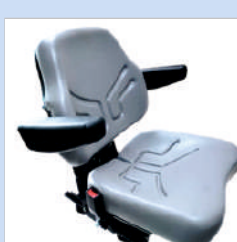

MIL PSD PART No	A11600264A00
DESCRIPTION	CNH DRIVER SEAT(GREY) WITH A/R & S/B
OEM	NEW HOLLAND
TYPE	SEAT
MOQ	1
OEM MODELS	MDL SERIES
OEM Model	48050161