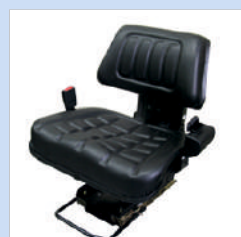

MIL PSD PART No	A17700122A00
DESCRIPTION	TAFE SLIDING SEAT WITHOUT ARM REST
OEM	TAFE
TYPE	SEAT
MOQ	1
OEM MODELS	CX 245, GX 168, GX 169, GX 124, GX 125
OEM Model	2322P00201