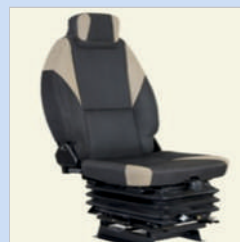

MIL PSD PART No	H15500069A00
DESCRIPTION	TML MECHANICAL SUSPENDED DRIVER SEAT (*)
OEM	TML
TYPE	SEAT
MOQ	1
OEM MODELS	SINGNA TRUCK
OEM PART No	-