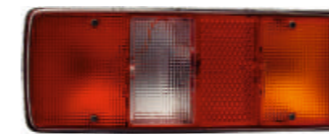

ASHOK LEYLAND

TL-6549 (RH) & TL-6550 (LH)

Tail Light Assy with Coupler
ASHOK LEYLAND CV

₹365/-

New

TL-6689M & TL-6690M

Tail Light Assy
DOST

₹428/-