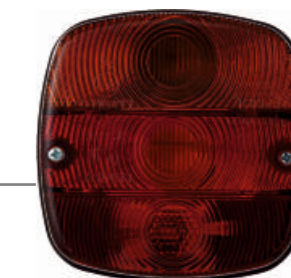

TL-6504
Rear Combination Light Assy
TAFE T-245 ₹225/-