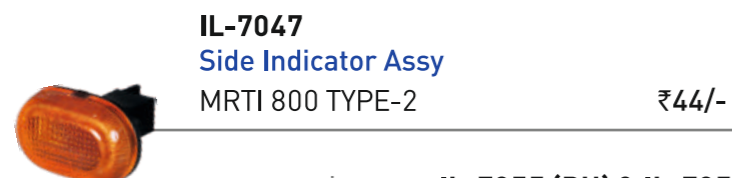

FRONT & SIDE INDICATOR

MARUTI