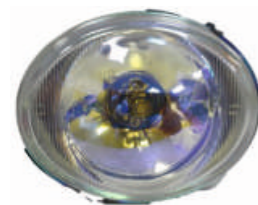

UNIVERSAL

SP-101
Spot Light Oval with Opaque Lens (Set of 2)
UNIVERSAL ₹780/- **New**

New

SP-102
Spot Light 116mm Clear Lens (Set of 2)
UNIVERSAL ₹990/-

SP-103
Spot Light 80mm Plain Lens (Set of 2)
UNIVERSAL ₹860/- **New**