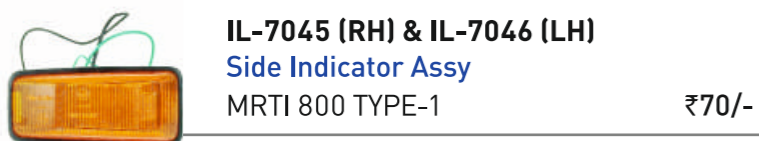

FRONT & SIDE INDICATOR

MARUTI