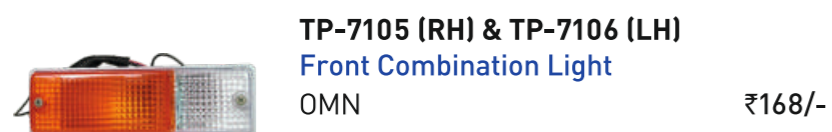

FRONT & SIDE INDICATOR

MARUTI