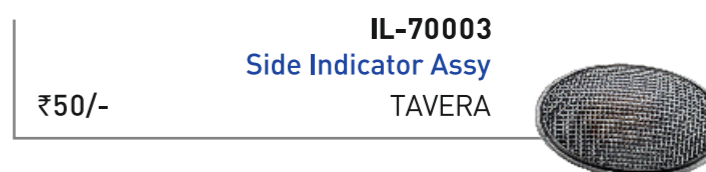

FRONT & SIDE INDICATOR

MARUTI

HYUNDAI

FRONT & SIDE INDICATOR

TATA

FORCE

TOYOTA

CHEVROLET