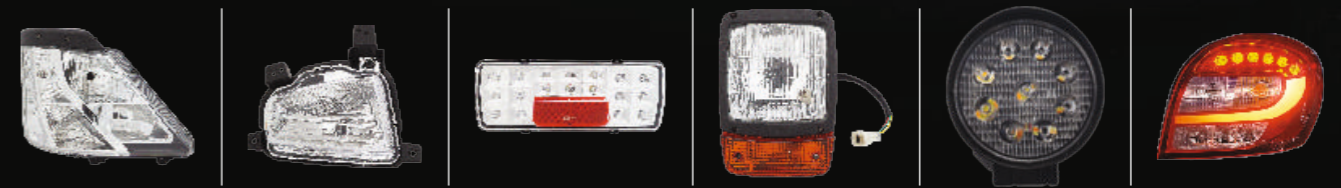

ILLUMINATING THE WORLD OF AUTOMOBILE