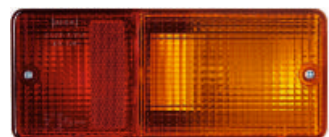

FORD NEW HOLLAND