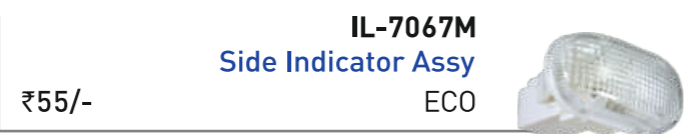

FRONT & SIDE INDICATOR

MARUTI