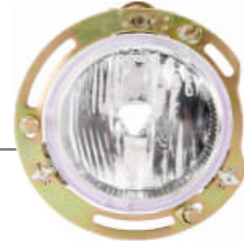

HL-5659HM (RH) & HL-5660HM (LH)
High Beam Head Light
MARCOPOLO ₹960/-

HL-5659LM (RH) & HL-5660LM (LH)
Low Beam Head Light
MARCOPOLO ₹916/-