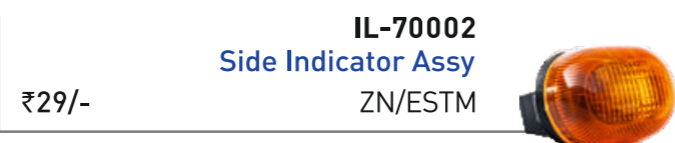

FRONT & SIDE INDICATOR

MARUTI