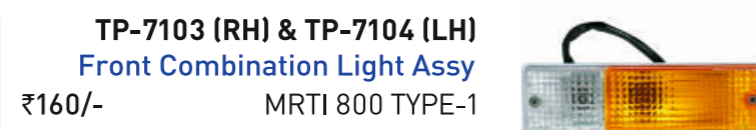

FRONT & SIDE INDICATOR

MARUTI