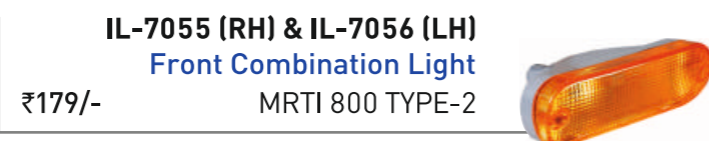

FRONT & SIDE INDICATOR

MARUTI