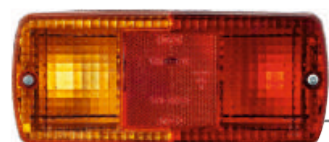

FENDER LIGHTS (FRONT & REAR)

ESCORTS

TL-6645AM (RH) & TL-6646AM (LH)
Rear Fender Light-LED
ESCORTS ₹1525/-

TL-6599AM (RH) & TL-6600AM (LH)
Rear Fender Light
POWER TRAC (PREMIUM) ₹335/-

TP-7135AM (RH) & TP-7136AM (LH)
Front Turn Parking Light
POWER TRAC (PREMIUM) ₹382/-

TP-7111AM (RH) & TP-7112AM (LH)
Front Turn Parking Light LED
ESCORTS ₹1560/-

FORD NEW HOLLAND

TL-6521BM (RH) & TL-6522BM (LH)
Fender Light-Rear
NEW HOLLAND 55/75 HP ₹410/-

TP-7126BM (RH) & TP-7127BM (LH)
Front Turn Parking Light
NEW HOLLAND TRACTOR-55/75 HP ₹292/-

ITL

TL-6599 (RH) & TL-6600 (LH)
Rear Fender Light
SONALIKA ₹290/-

TP-7135M (RH) & TP-7136M (LH)
Front Turn Parking Light
SONALIKA ₹280/-

MAHINDRA

TL-6509M
Tail Light For Tractor
M&M DI-265 ₹325/-

FENDER LIGHTS (FRONT & REAR)

TAFE

TL-6501
Tail Light Assy
TAFE 1035 ₹110/-

TL-6559 (RH) & TL-6560 (LH)
Tail Light Assembly
TAFE EAGLE ₹290/-

TL-6503
Front Combination Light Assy
TAFE T-245 ₹220/-

TP-7101 (RH) & TP-7102 (LH)
Front Combination Light
TAFE T-245 ₹168/-

TL-6535 (RH) & TL-6536 (LH)
Tail Light Assy
TAFE DI 245 ₹355/-

TP-7115 (RH) & TP-7116 (LH)
Front Combination Light
TAFE MF-245 ₹178/-

TL-6504
Rear Combination Light Assy
TAFE T-245 ₹225/-